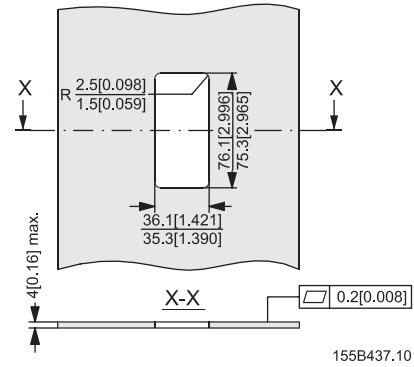

Installation Guide

Remote Control Unit

PVRES

155R9944

155R9944

 155B167.10	Standard version	155B4225
----------------	------------------	----------

 155B169.10	Standard version	155B4228
	With top-switch	155B4224