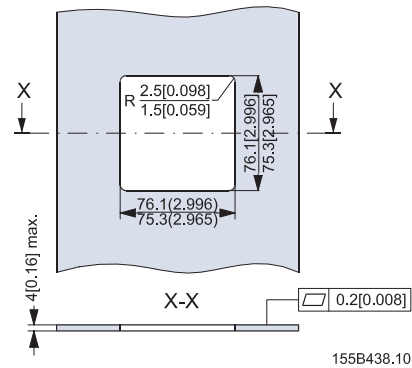

Installation Guide

Remote Control Unit

PVRES

155R9944

155R9944

 155B167.10	Standard version	155B4225
----------------	------------------	----------

 155B169.10	Standard version	155B4228
	With top-switch	155B4224